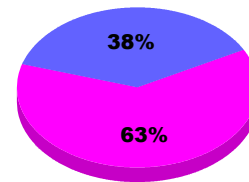

Gender Comparison 2012-2013

Jul/Aug/Sep

Legend: Male (blue), Female (magenta)