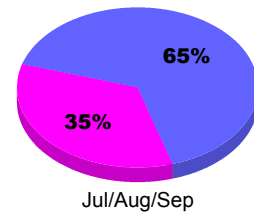

Gender Comparison 2012-2013