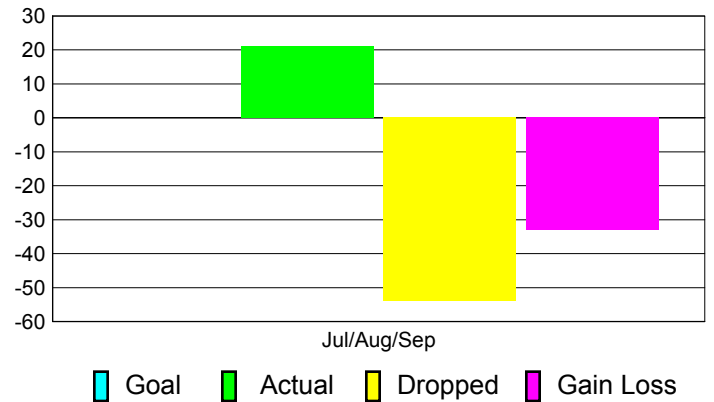

### YTD Status Quo Clubs 2012-2013

Status Quo Clubs Compared to Status Quo Members

## MEMBERSHIP

**Membership Results  
2012-2013**

**Membership  
2011-2012**

Month	Net Memb Goal	Actual New Memb	Actual Dropped Memb	Gain/Loss of Memb	Gain/Loss of Memb
Jul/Aug/Sep		21	-54	-33	2
<b>Totals</b>		<b>21</b>	<b>-54</b>	<b>-33</b>	<b>2</b>

### Membership Results 2012-2013

Goal, New, Dropped, Gain/Loss

### Comparison of Membership Gain/Loss

Current Year Compared to the Previous Year